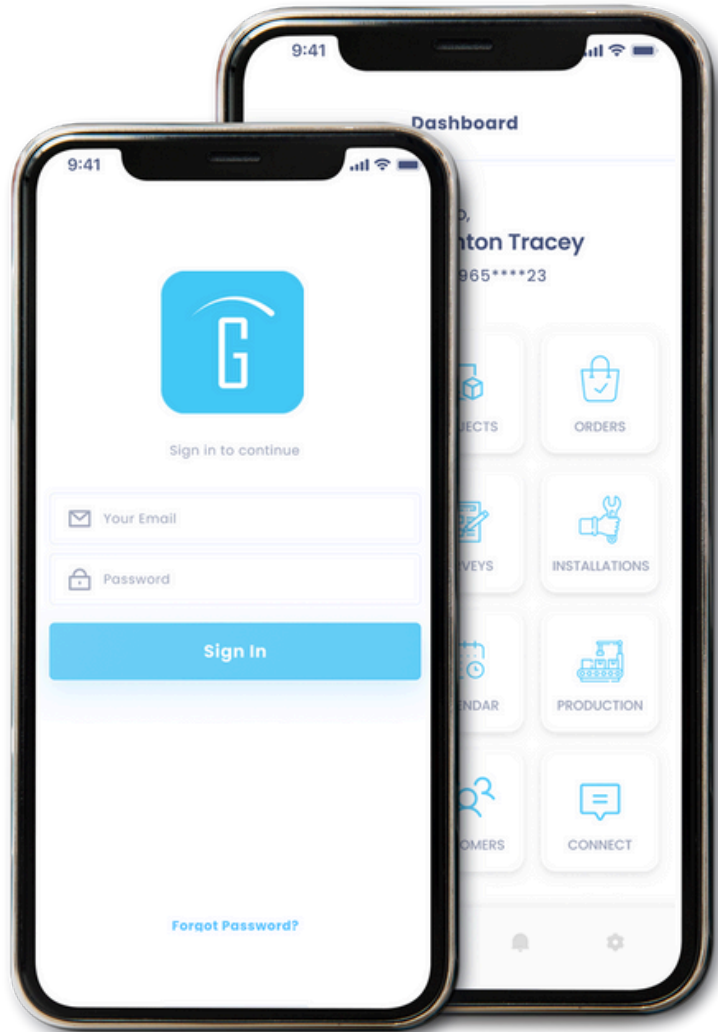

INTEGRATED WITH FRAME:

WIDTH 2500MM

COLOUR

BLACK 9005, GREY 7016, CUSTOM RAL

OPTIONS:

- INTEGRATED WITHIN THE TRACK OF SLIDING DOORS SO ITS HALF THE WIDTH OF THE APERTURE
- INTEGRATED WITH FRAME WHICH IS ATTACHED TO THE FRAME FULL WIDTH

GLIDELINE GO

KEEP UP TO DATE WITH YOUR
GLAZING PROJECTS WITH
GLIDELINE GO

Introducing GlidelineGO – the ultimate system designed to streamline your glazing order management process. With GlidelineGO, customers and trade partners can effortlessly create, track, and manage orders, while enjoying the convenience of approving drawings and making payments directly within the app.

Efficiency and ease-of-use are at the heart of GlidelineGO. Whether you're an architect, contractor, or glazing professional, this powerful app empowers you to take control of your glazing projects, ensuring a seamless experience from start to finish.