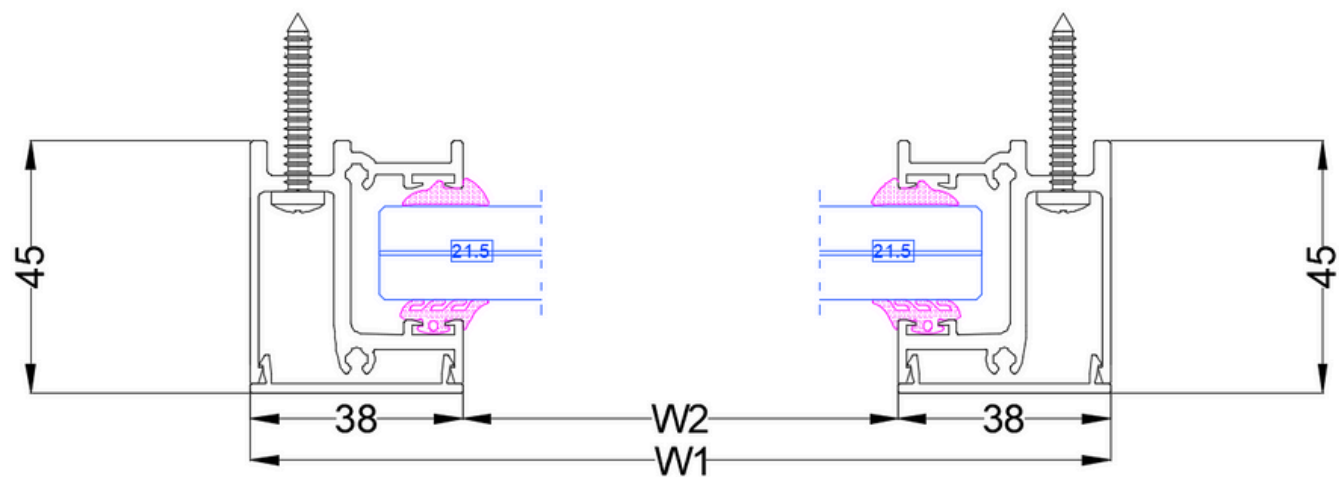

GLIDELINE

INTEGRATED BALCONY

SPECIFICATION

GLAZING

21.5MM TOUGHENED LAMINATED

MAXIMUM DIMENSIONS:

INTEGRATED WITH SLIDING DOOR:

WIDTH 1600MM

INTEGRATED WITH FRAME:

WIDTH 2500MM

COLOUR

BLACK 9005, GREY 7016, CUSTOM RAL

OPTIONS:

- INTEGRATED WITHIN THE TRACK OF SLIDING DOORS SO ITS HALF THE WIDTH OF THE APERTURE
- INTEGRATED WITH FRAME WHICH IS ATTACHED TO THE FRAME FULL WIDTH